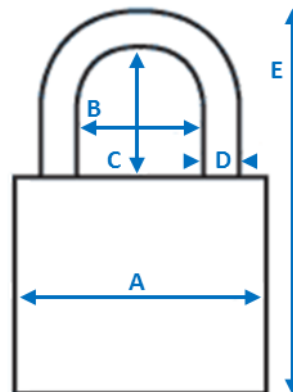

ABUS 78KC/50

Dial colours

DESCRIPTION

ABUS 78KC/50 combination padlock with factory set, three digit code.

Override key is available to suit the code that's specific to the padlock. It needs to be specified upon time of order.

Ideal for school or gym lockers.

FEATURES

- Factory set 3 digit code.
- NEW patented anti shimming feature.
- Hardened steel shackle.
- Heavy duty solid zinc body.
- KTL-coating for better corrosion resistance.
- Scramble function.
- Override key available separately.
- 6 digit ID code stamped on the back.
- High protection against manipulation.
- Sold in packs of 12.

RELATED PRODUCTS

ABUS Override Key
suits 78KC/50
Padlock

DIMENSIONS

- A = 48mm
- B = 21mm
- C = 21.5mm
- D = 7mm
- E = 76mm

Information is subject to change without notice. Images and details are approximate and should be used as a guide only.