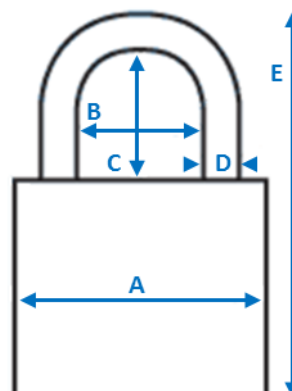

ABUS 158KC/45

DESCRIPTION

ABUS 158KC/45 combination padlock with resettable code.

Solid, mid-range security that suits lockers, cupboards, switchboards etc.

Override key AP051 opens lock and allows the code to be identified if unknown or lost.

FEATURES

- Solid body made from zinc die-cast.
- Shackle made from hardened steel.
- 4-digit resettable code.
- Disc cylinder - maximum protection against picking.
- Lost code can be easily identified and reset by using override key.

RELATED PRODUCTS

ABUS Override Key
AP052 suits
158KC/45 Padlock

DIMENSIONS

- A = 45mm
- B = 20mm
- C = 25mm
- D = 6mm
- E = 82mm

Information is subject to change without notice. Images and details are approximate and should be used as a guide only.